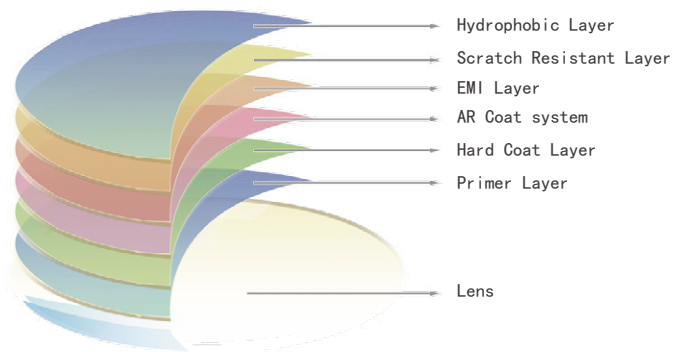

HIGH IMPACT RESISTANT LENS

*Passes Ansi Z87.1-2015 High Impact Prescription Lens Qualification

1.60 Hi-Vex[®] MR-8 PLUS

High impact resistant lens

1.60 Hi-Vex[®] MR-8 Plus is an impact resistant High Index with an Abbe value of 41 providing superior optics.