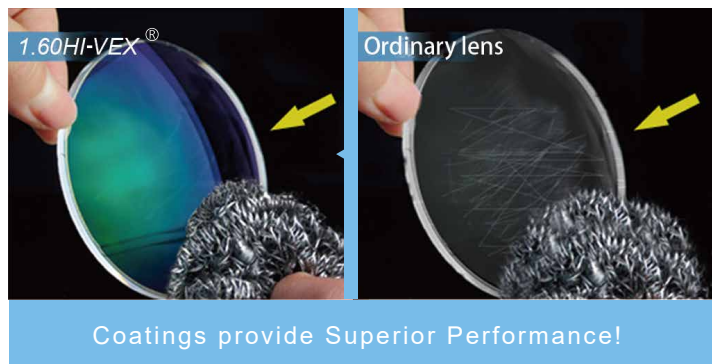

COMFORT AND PERFORMANCE

* FULL Colt's Report Available upon Request : ANSI Z87.1-2015 High Impact Prescription Lens Material Qualification Conant Optical Lenses 1.60 MR-8 Plus SP HMC

SHANGHAI CONANT OPTICS CO., LTD.
A 555 Chuan Da Rd, Shanghai, China 201299
T (+86) 21 5859 8866/5859 5088
F (+86) 21 5859 8686
W <http://www.conantoptical.com.cn>

CONANT LENS INC.
2255 Sewell Mill RD. Marietta GA. 30062
PH-770-509-7860
FX-770-579-9227
en.conantoptical.com.cn